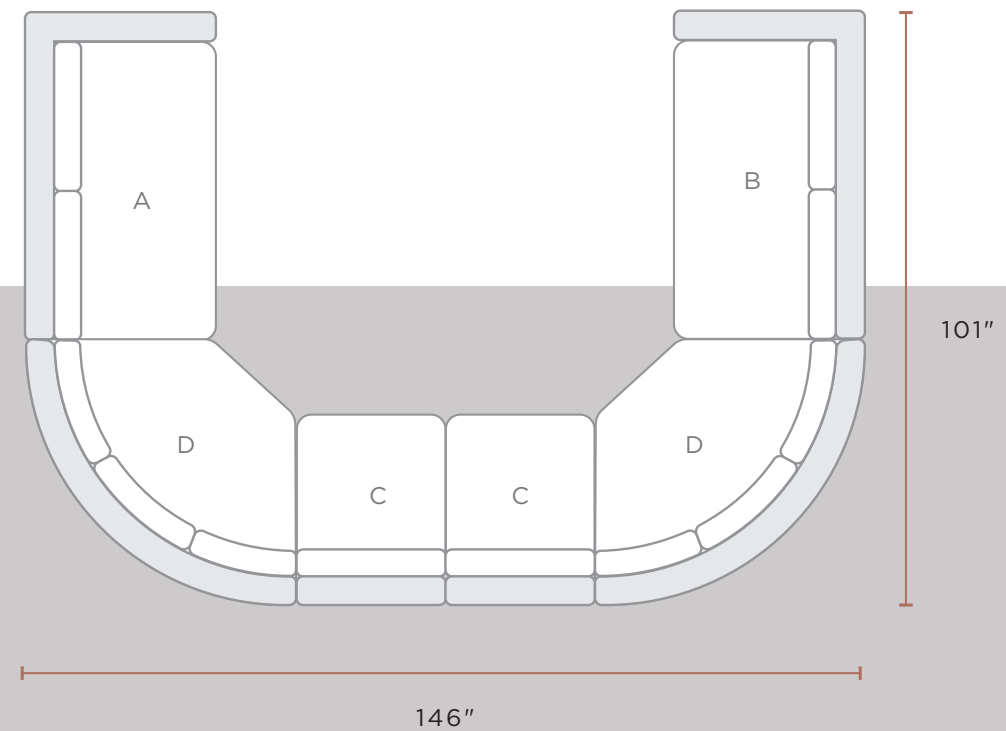

W: 52" D: 37.5" H: 31.5"
SEAT HEIGHT: 16.75"
ARM HEIGHT: 23.5"

LEFT LOVESEAT
SECTION HICKORY

HICKORY 8822L
SMOKE 8829L

W: 52" D: 37.5" H: 31.5"
SEAT HEIGHT: 16.75"
ARM HEIGHT: 23.5"

LEFT LOVESEAT
SECTION
WITH ARMREST CAPS

HICKORY 8862
SMOKE 8869

W: 67.5" D: 37.5" H: 31.5"
SEAT HEIGHT: 16.75"

OPTIONAL ARMREST CAP FOR CLUB CHAIR/CLUB SWIVEL/ LOVESEATS/ SOFA

CHESTNUT 8897
SMOKE 8899

DINING ARM CHAIR

HICKORY 8902
SMOKE 8909

W: 25" D: 27.5" H: 36.5"
SEAT HEIGHT: 19"
ARM HEIGHT: 26"

DINING ARM CHAIR WITH ARMREST CAPS

HICKORY 8902 + 8997
SMOKE 8909 + 8999

W: 25" D: 27.5" H: 36.5"
SEAT HEIGHT: 19"
ARM HEIGHT: 26"

DINING SIDE CHAIR

HICKORY 8912
SMOKE 8919

W: 18.5" D: 27.5" H: 36.5"
SEAT HEIGHT: 19"

OPTIONAL ARMREST CAP FOR DINING ARM CHAIR

CHESTNUT 8997
SMOKE 8999

- A. LEFT ARM LOVESEAT SECTION
- B. RIGHT ARM LOVESEAT SECTION
- C. CENTER CHAIR SECTION
- D. 90° CURVED CORNER SECTION

Dimensions for the configurations above are approximate.