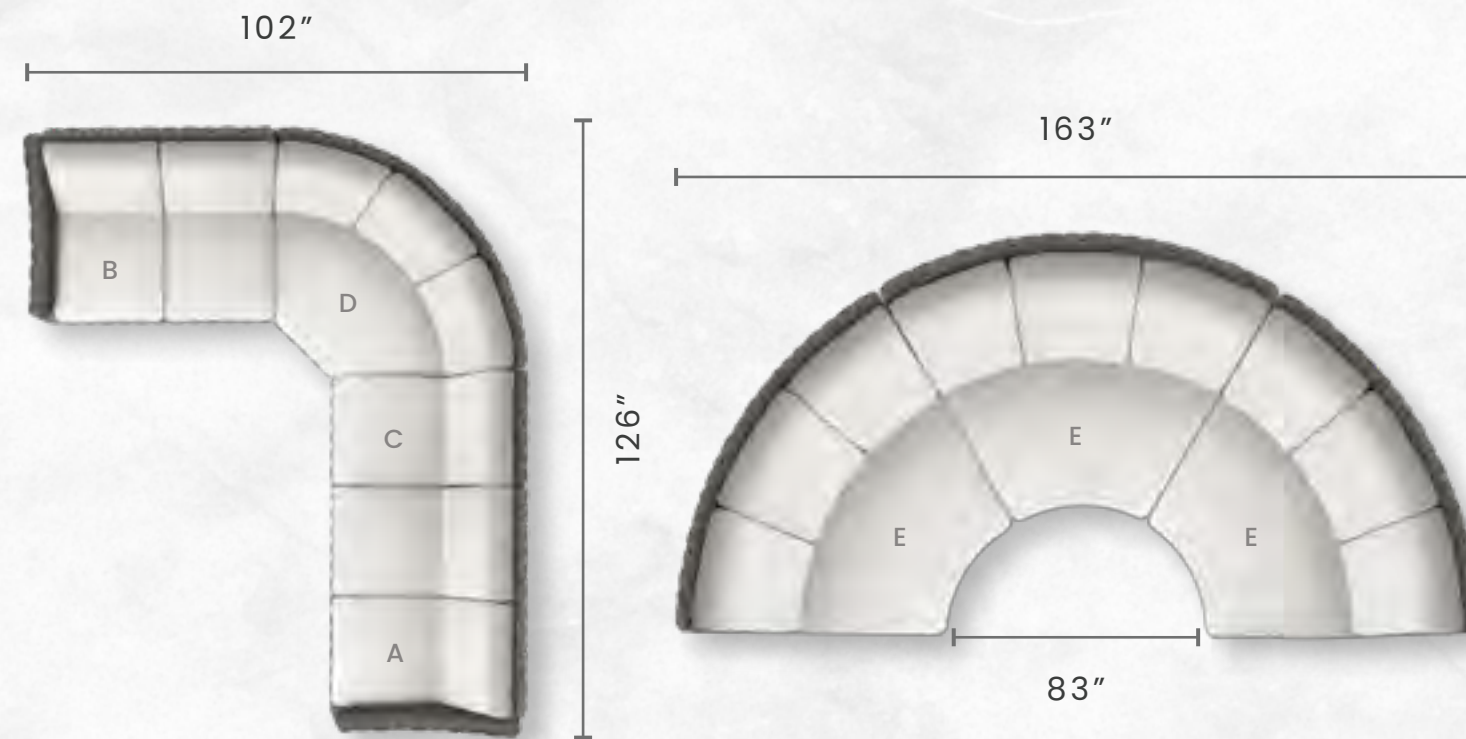

Avallon

DIMENSIONS FOR THE CONFIGURATIONS ARE APPROXIMATE

Configurations *and* Measurements