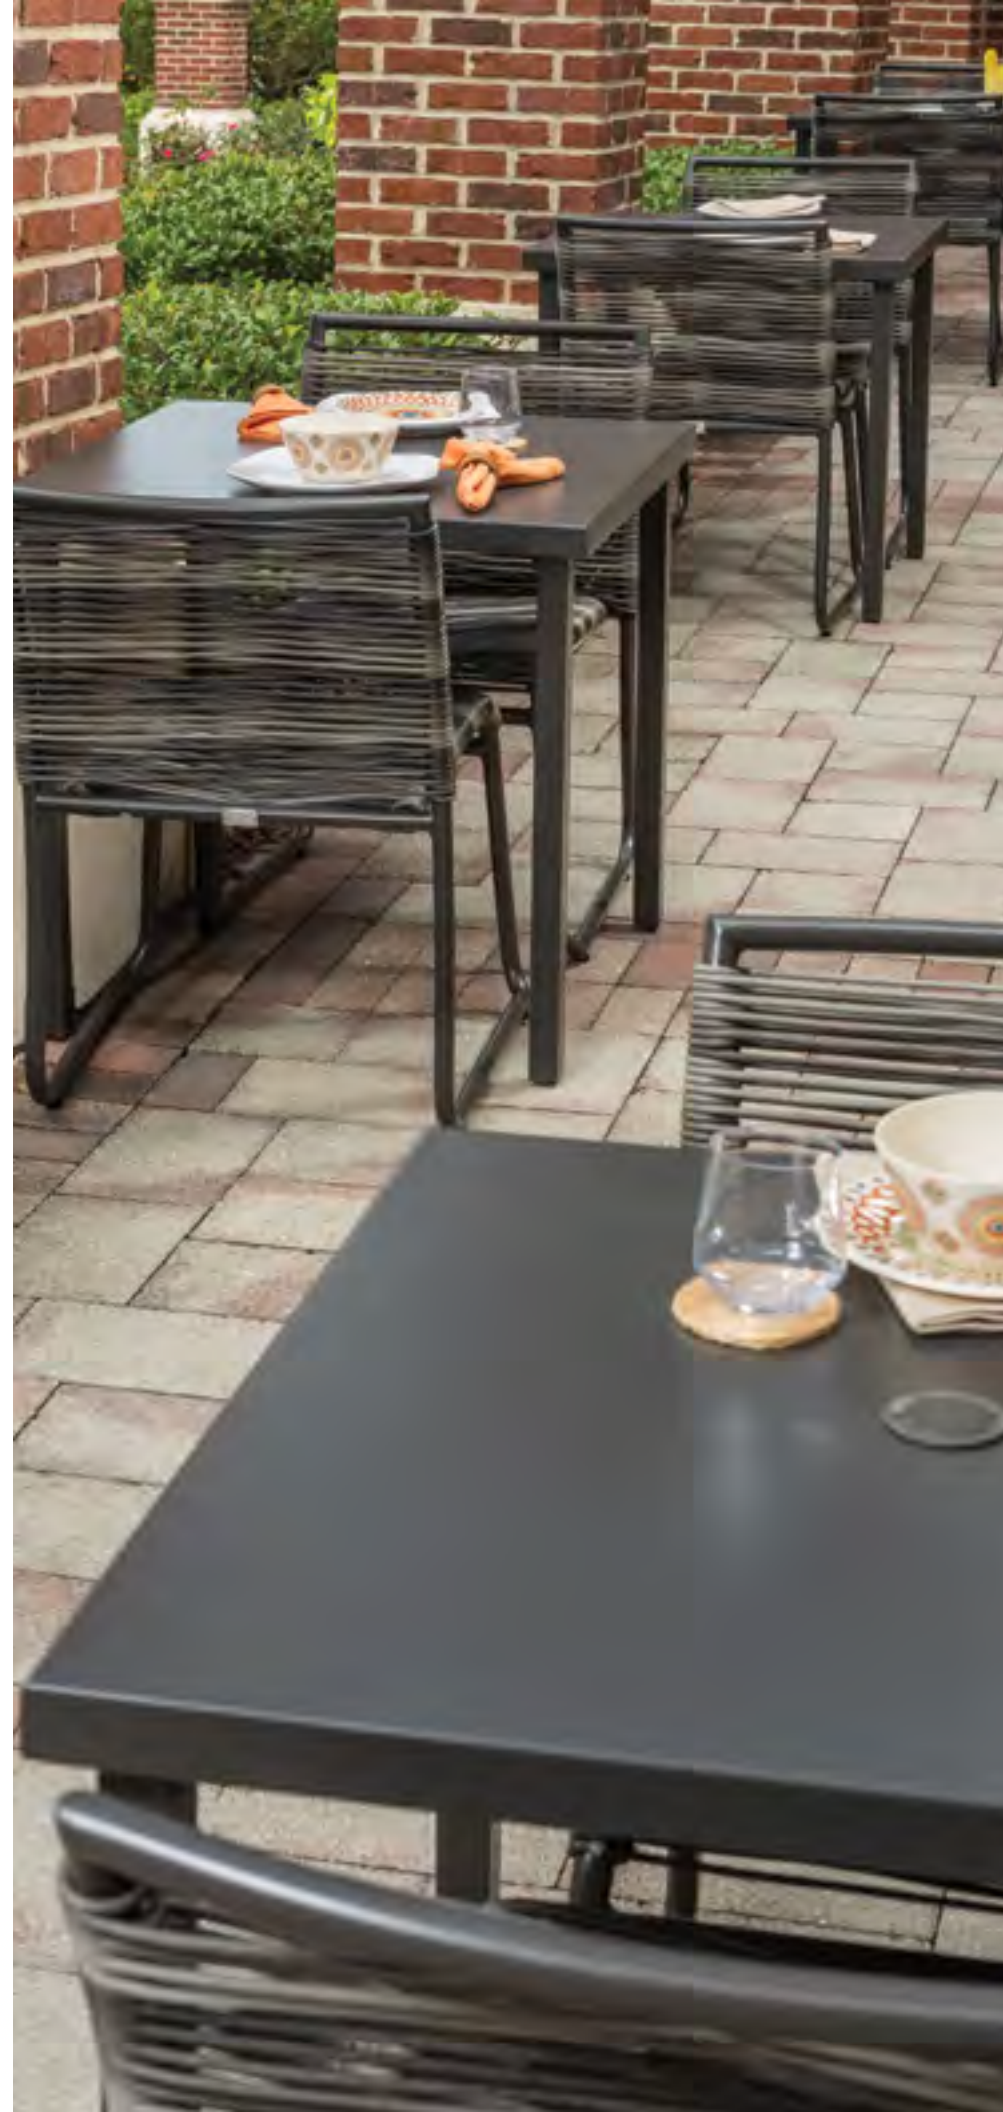

Monaco

Left

Shown:

8619 Monaco Stackable Dining Side Chairs

8629 Monaco 30" Square Dining Tables with Umbrella Holes

Frame color:

Smoke & Graphite

Right

Shown:

8617 Monaco Stackable Dining Side Chairs

8627 Monaco 30" Square Dining Table with Umbrella Hole

Frame color:

Chestnut & Mocha