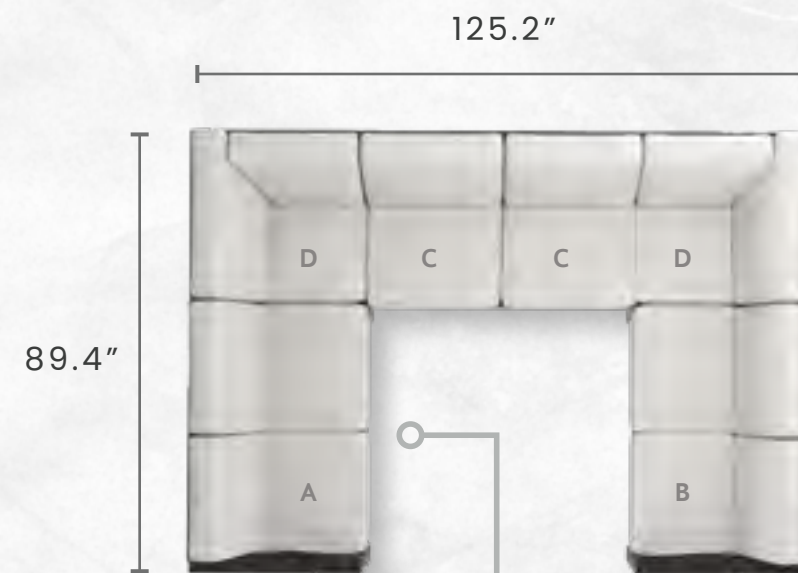

Palermo

High Back

DIMENSIONS FOR THE CONFIGURATIONS ARE APPROXIMATE

Configurations and Measurements

Palermo Items:

- **A** HIGH BACK RIGHT ARM LOVESEAT
- **B** HIGH BACK LEFT ARM LOVESEAT
- **C** HIGH BACK CENTER CHAIR SECTION
- **D** HIGH BACK 90° SQUARE CORNER SECTION