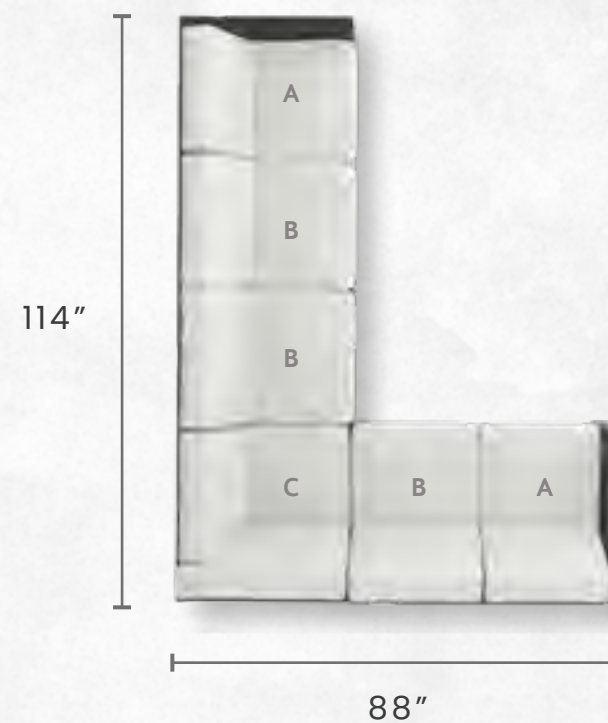

Palermo

DIMENSIONS FOR THE CONFIGURATIONS ARE APPROXIMATE

Configurations *and* Measurements

Palermo Items:

- **A** LEFT/RIGHT END
- **B** CENTER CHAIR SECTION
- **C** 90° SQUARE CORNER SECTION
- **D** CURVED SOFA SECTION

NEW!

GRAPHITE FINISH