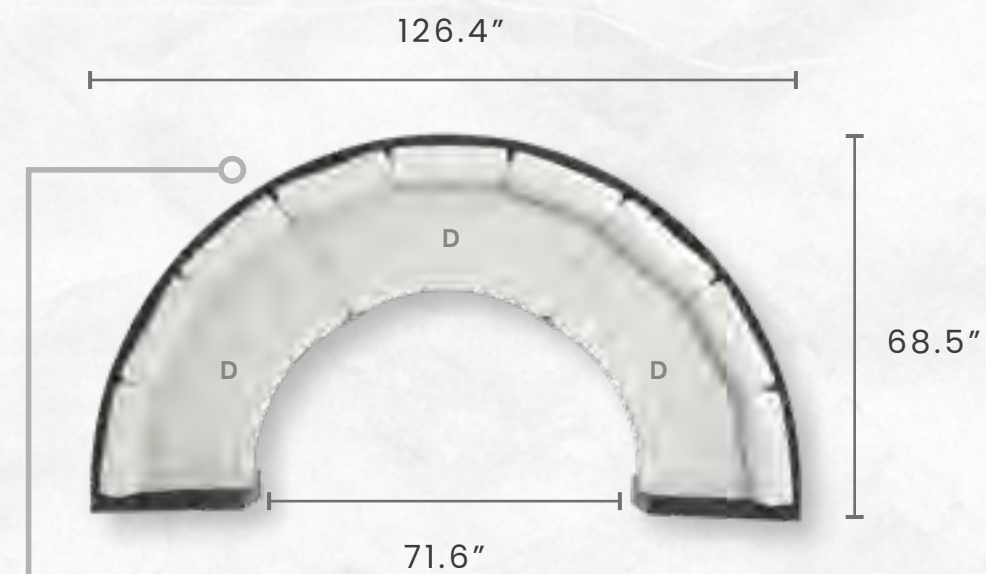

Palermo

DIMENSIONS FOR THE CONFIGURATIONS ARE APPROXIMATE

Configurations *and* Measurements

Palermo Items:

- **A** LEFT/RIGHT END
- **B** CENTER CHAIR SECTION
- **C** 90° SQUARE CORNER SECTION
- **D** CURVED SOFA SECTION

NEW!

GRAPHITE FINISH