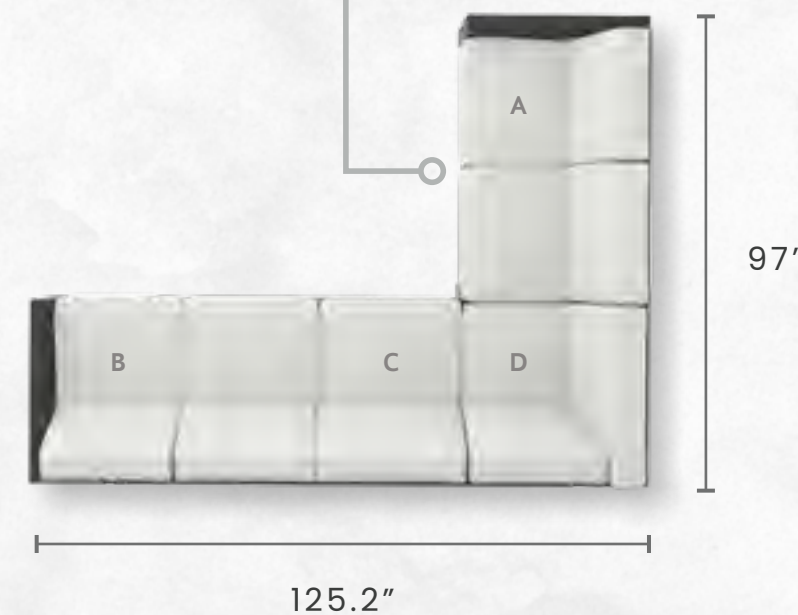

Palermo

High Back

DIMENSIONS FOR THE CONFIGURATIONS ARE APPROXIMATE

Configurations and Measurements

Palermo Items:

- **A** HIGH BACK RIGHT ARM LOVESEAT
- **B** HIGH BACK LEFT ARM LOVESEAT
- **C** HIGH BACK CENTER CHAIR SECTION
- **D** HIGH BACK 90° SQUARE CORNER SECTION

SECTIONAL CONNECTORS